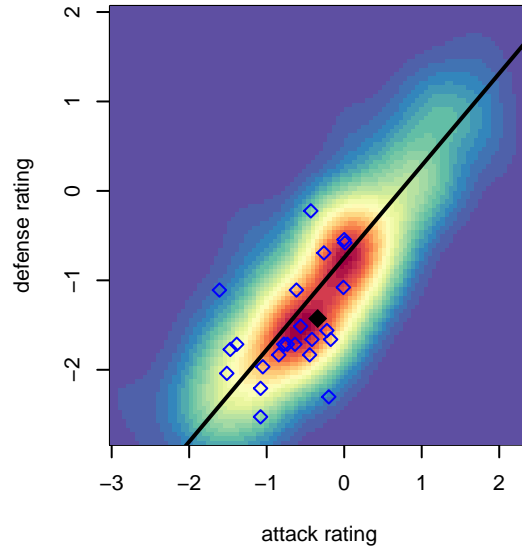

RSA Elite B06

RSA Elite
 Puyallup, WA
 B06 total strength=543
 attack=0.71 defense=0.24
 fall league = PSPL Classic 2 Blue U11
 spr league = Spr PSPL Classic 2 U11
 notes= Damrau 2016

alt names used:
 RSA B06 ELITE DAMRAU (WA)
 RSA Elite 06 Damrau
 RSA B06 ELITE DAMRAU
 RSA Elite BU11
 RSA Elite B06 Damrau
 RSA Elite Damrau 06'
 RSA Elite Damrau 06'
 RSA B06 ELITE DAMRAU (WA)

**attack and defense variance (black dot)
relative to other teams
and top 10 in region**

**attack and defense rating
relative to others at age
and all opponents in last 13 months**

Performance relative to 13 month average