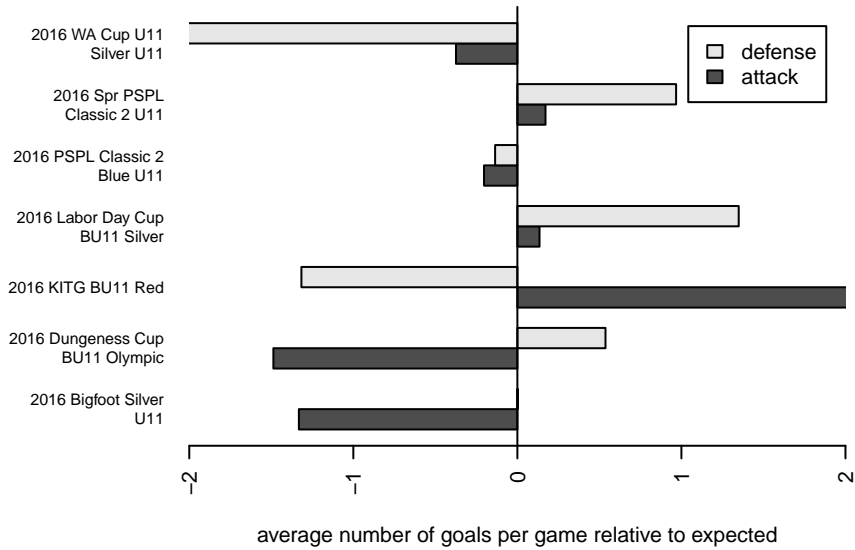

RSA Elite B06

RSA Elite
 Puyallup, WA
 B06 total strength=543
 attack=0.71 defense=0.24
 fall league = PSPL Classic 2 Blue U11
 spr league = Spr PSPL Classic 2 U11
 notes= Damrau 2016

alt names used:
 RSA B06 ELITE DAMRAU (WA)
 RSA Elite 06 Damrau
 RSA B06 ELITE DAMRAU
 RSA Elite BU11
 RSA Elite B06 Damrau
 RSA Elite Damrau 06'
 RSA Elite Damrau 06'
 RSA B06 ELITE DAMRAU (WA)

Venues played:
 2016 Gunners Invitational 2006 Silver
 2016 KITG BU11 Red
 2016 Dungeness Cup BU11 Olympic
 2016 Bigfoot Silver U11
 2016 Labor Day Cup BU11 Silver
 2016 PSPL Classic 2 Blue U11
 2016 Spr PSPL Classic 2 U11
 2016 WA Cup U11 Silver U11

**attack and defense variance (black dot)
relative to other teams
and top 10 in region**

**attack and defense rating
relative to others at age
and all opponents in last 13 months**

Performance relative to 13 month average