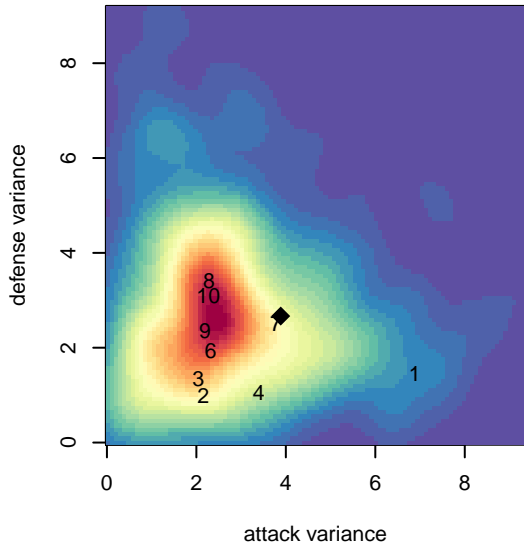

RSA Elite B06

RSA Elite
 Puyallup, WA
 B06 total strength=543
 attack=0.71 defense=0.24
 fall league = PSPL Classic 2 Blue U11
 spr league = Spr PSPL Classic 2 U11
 notes= Damrau 2016

alt names used:
 RSA B06 ELITE DAMRAU (WA)
 RSA Elite 06 Damrau
 RSA B06 ELITE DAMRAU
 RSA Elite BU11
 RSA Elite B06 Damrau
 RSA Elite Damrau 06'
 RSA Elite Damrau 06'
 RSA B06 ELITE DAMRAU (WA)

**attack and defense variance (black dot)
relative to other teams
and top 10 in region**

**attack and defense rating
relative to others at age
and all opponents in last 13 months**

Performance relative to 13 month average