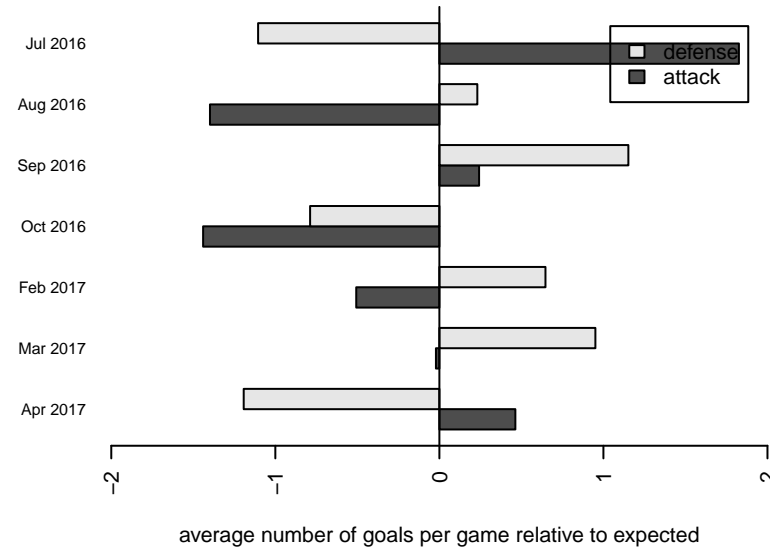

Performance relative to 13 month average