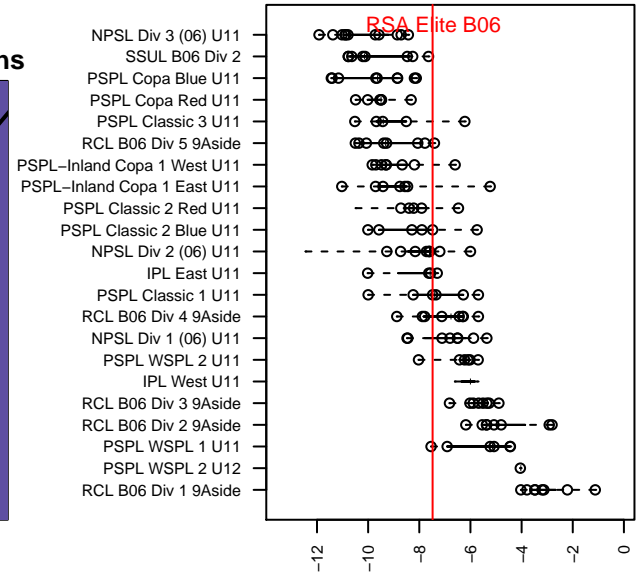

RSA Elite B06

RSA Elite
 Puyallup, WA
 B06 total strength=543
 attack=0.71 defense=0.24
 fall league = PSPL Classic 2 Blue U11
 spr league = Spr PSPL Classic 2 U11
 notes= Damrau 2016

alt names used:
 RSA B06 ELITE DAMRAU (WA)
 RSA Elite 06 Damrau
 RSA B06 ELITE DAMRAU
 RSA Elite BU11
 RSA Elite B06 Damrau
 RSA Elite Damrau 06'
 RSA Elite Damrau 06'
 RSA B06 ELITE DAMRAU (WA)

**attack and defense variance (black dot)
relative to other teams
and top 10 in region**

**attack and defense rating
relative to others at age
and all opponents in last 13 months**

Performance relative to 13 month average