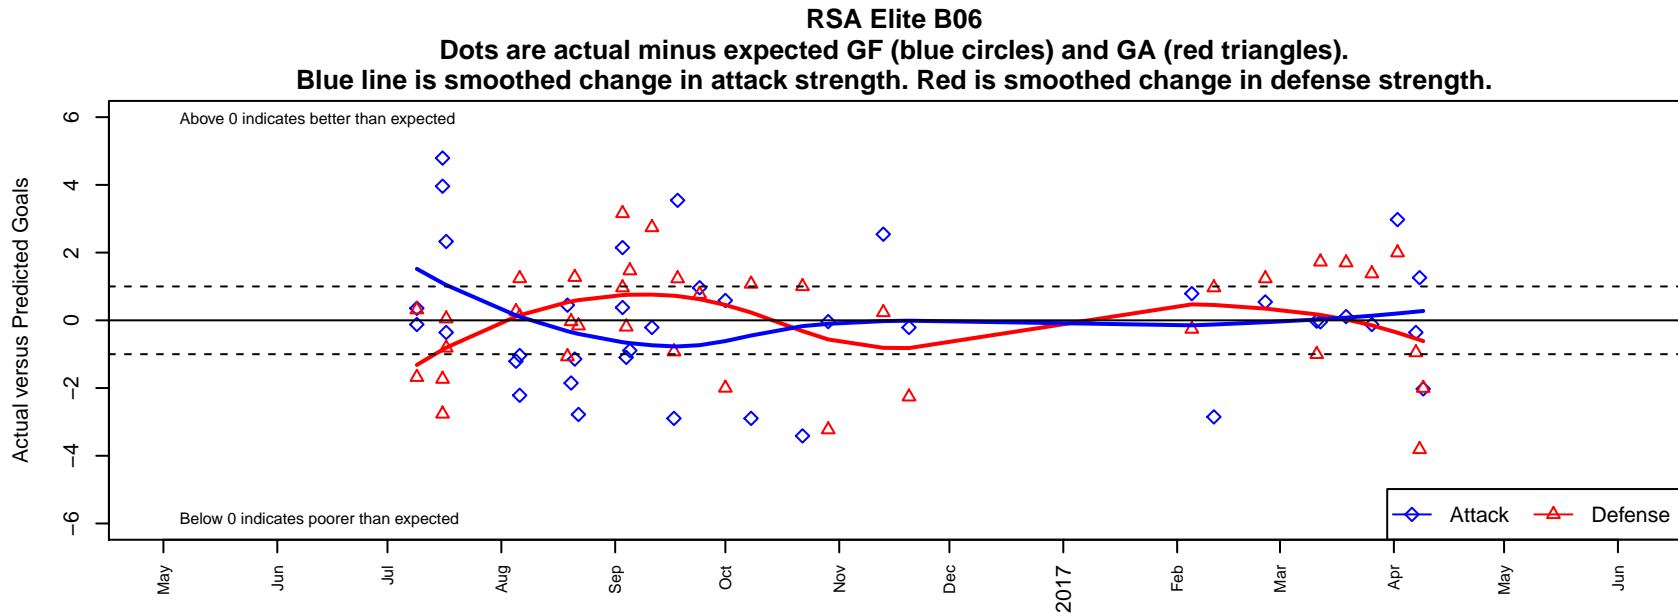

RSA Elite B06

RSA Elite
 Puyallup, WA
 B06 total strength=543
 attack=0.71 defense=0.24
 fall league = PSPL Classic 2 Blue U11
 spr league = Spr PSPL Classic 2 U11
 notes= Damrau 2016

alt names used:
 RSA B06 ELITE DAMRAU (WA)
 RSA Elite 06 Damrau
 RSA B06 ELITE DAMRAU
 RSA Elite BU11
 RSA Elite B06 Damrau
 RSA Elite Damrau 06'
 RSA Elite Damrau 06'
 RSA B06 ELITE DAMRAU (WA)

**attack and defense variance (black dot)
relative to other teams
and top 10 in region**

**attack and defense rating
relative to others at age
and all opponents in last 13 months**

Performance relative to 13 month average